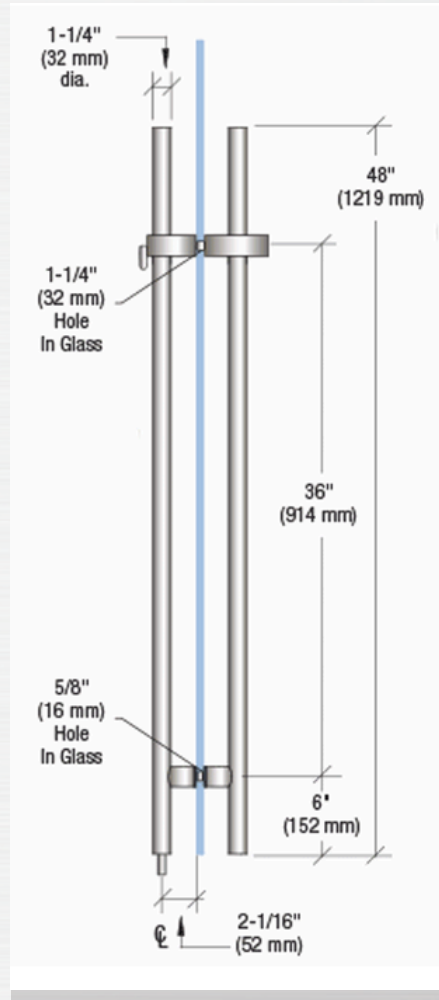

CLEARANCE SALE

LOCKING LADDER HANDLE – 48"

ITEM CODE: CML48

~~\$299.9~~

\$189.9

*until stock lasts

AVAILABLE FINISHES:

- 48" overall height
- 36" center-to-center